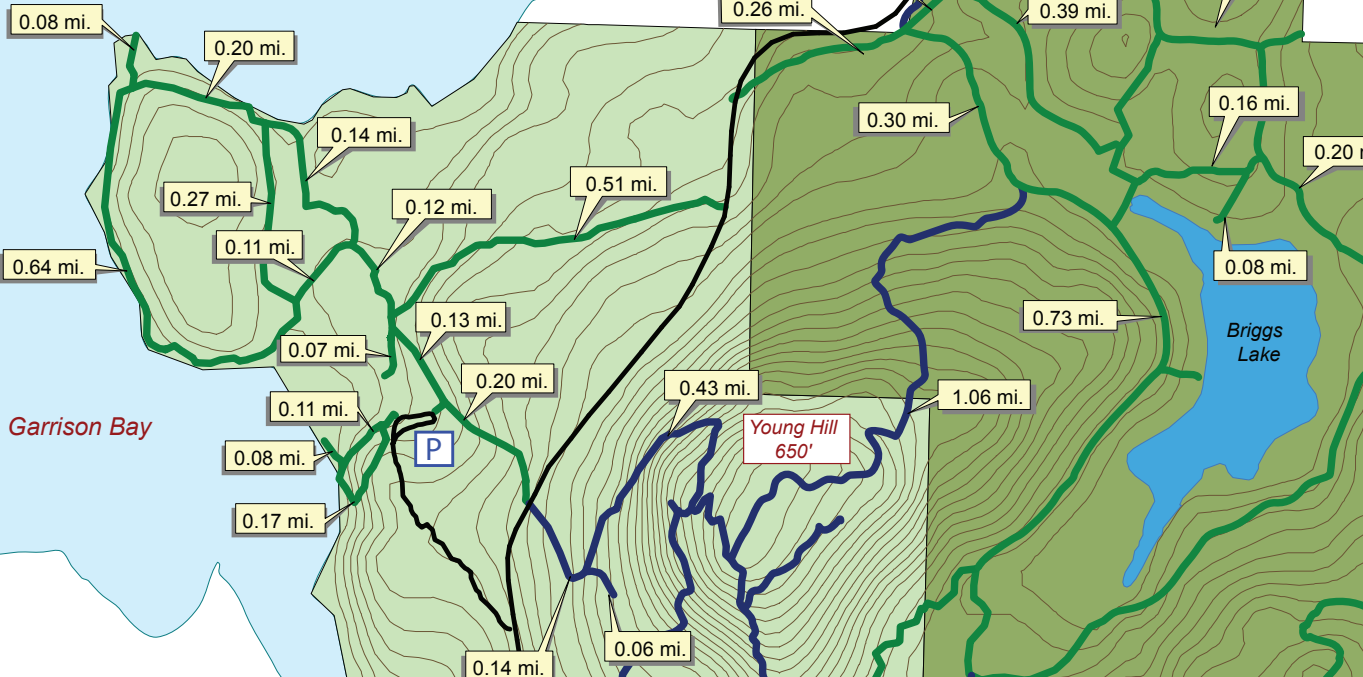

English Camp and Mitchell Hill DNR Area Trails

Bell Point

Legend

Trails

- easy
- moderate
- not maintained

Parcels of Interest

- English Camp National Park
- Mitchell Hill DNR
- Roche Harbor Highlands

- Parking
- Roads
- 20 ft. Contours

www.sanjuanislandtrails.org

SAN JUAN ISLAND TRAILS COMMITTEE

This map is a graphic representation derived from San Juan County's Geographic Information System. Trail locations were recorded using mapping-grade GPS by or under the direction of the trails committee. The information in this map is not guaranteed to survey accuracy and is based on the best information available as of the date shown. Sale of this map is prohibited without the written authorization of the San Juan Island Trails Committee. May 2003