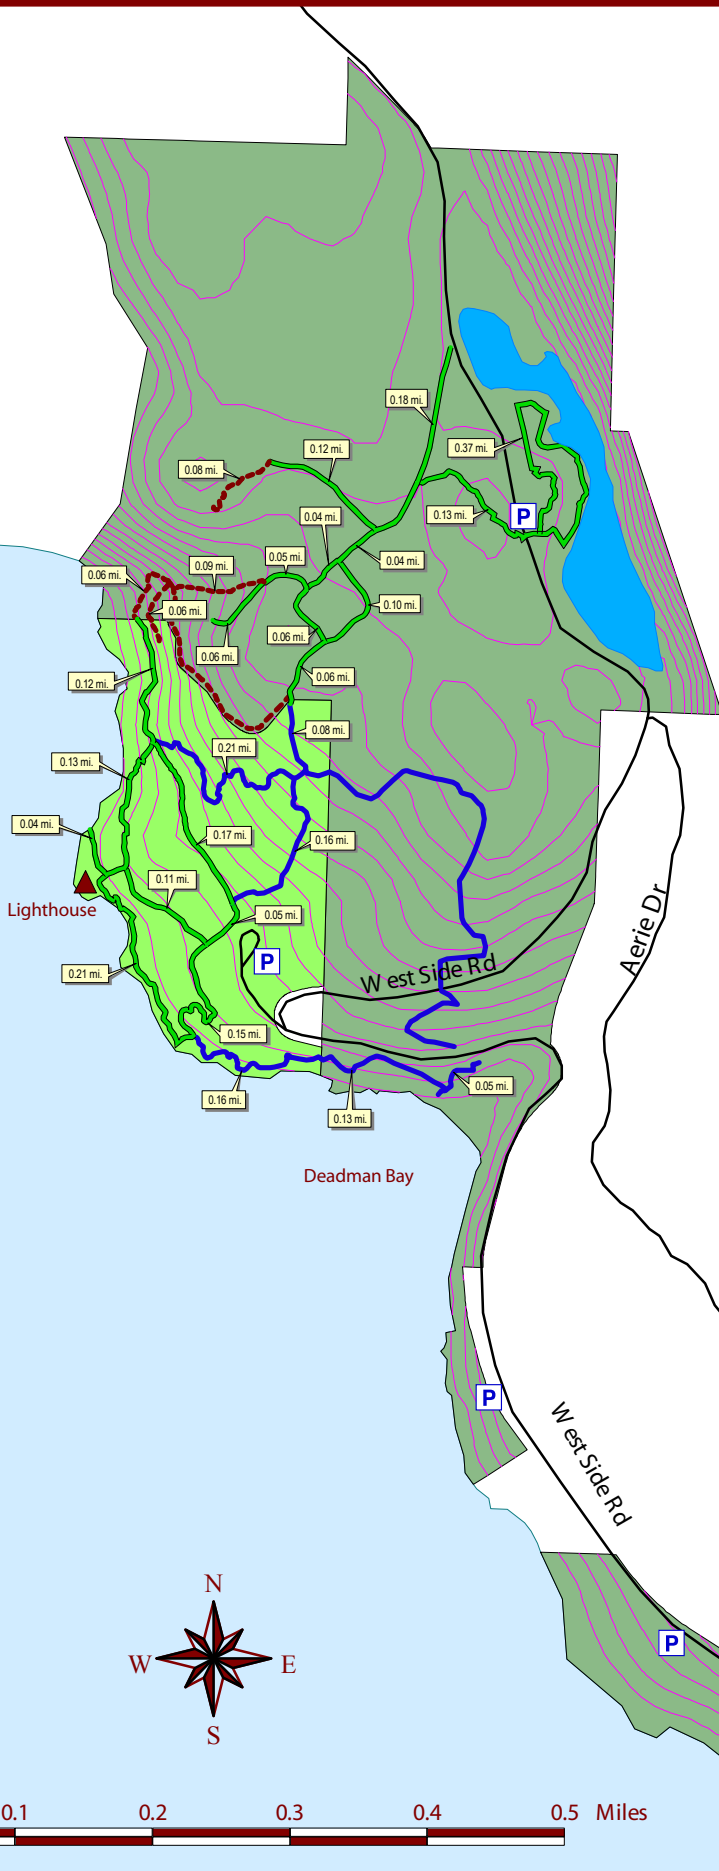

Lime Kiln Point Area T rails

Legend

- T rails
 - easy
 - moderate
 - not maintained
- Parcels of Interest
 - State Park
 - Land Bank
- Parking
- 20' Contours

www.sanjuanislandtrails.org

San Juan Island T rails Committee

This map is a graphic representation derived from San Juan County's Geographic Information System. T rail locations were recorded using mapping-grade GPS by or under the direction of the trails committee. The information in this map is not guaranteed to survey accuracy and is based on the best information available as of the date shown. Sale of this map is prohibited without the written authorization of the San Juan Island T rails Committee.