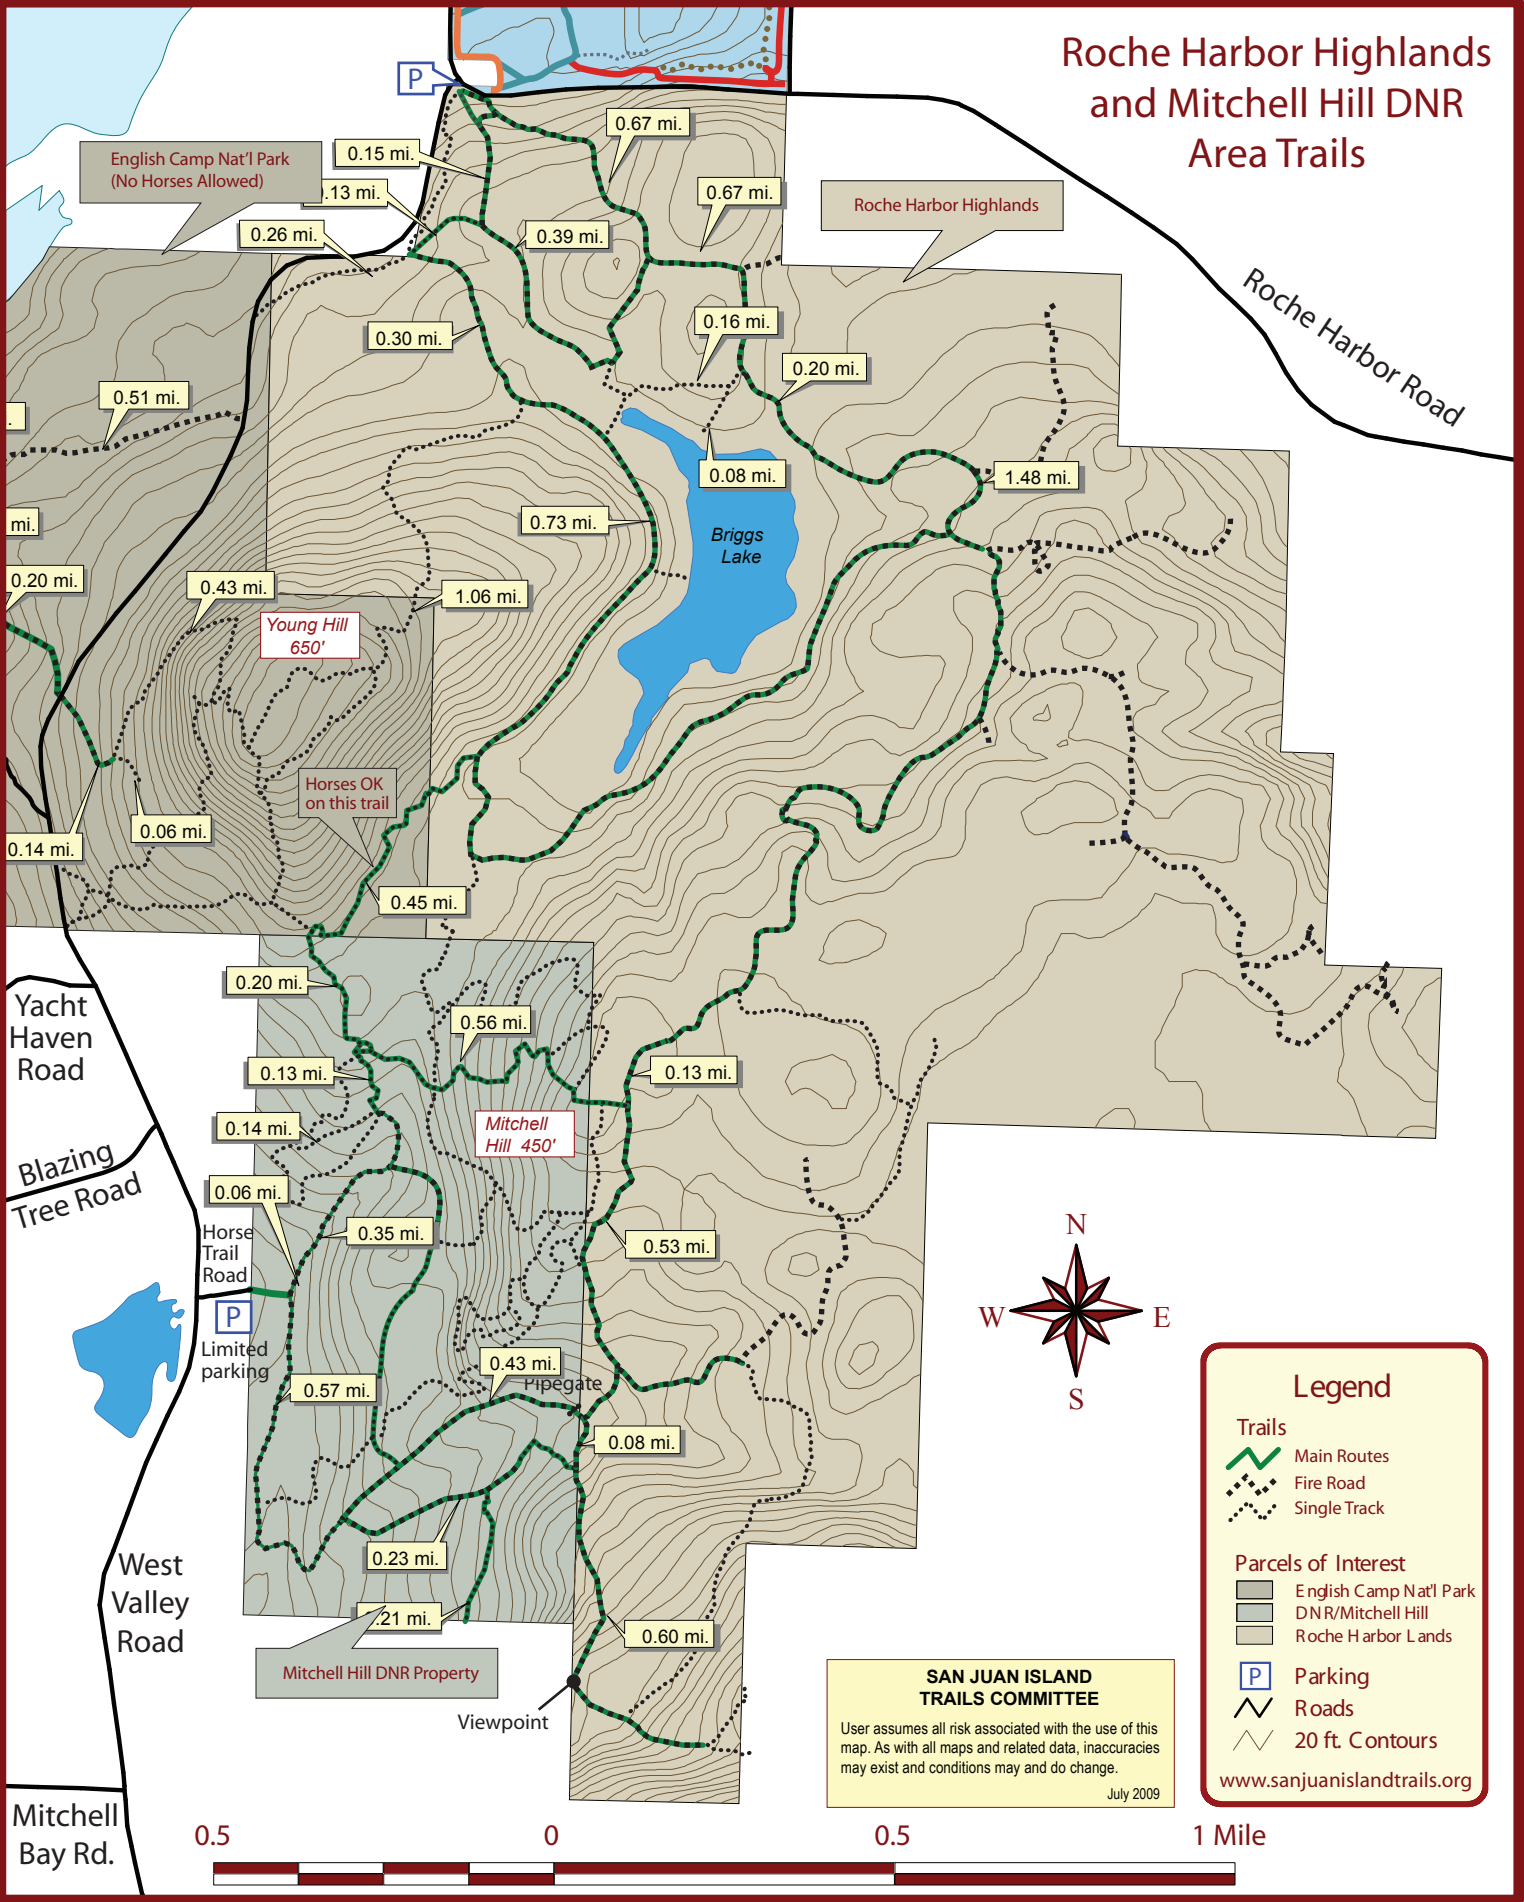

Roche Harbor Highlands and Mitchell Hill DNR Area Trails

Legend

Trails

- Main Routes
- Fire Road
- Single Track

Parcels of Interest

- English Camp Nat'l Park
- DNR/Mitchell Hill
- Roche Harbor Lands

P Parking

≡ Roads

~ 20 ft. Contours

www.sanjuanislandtrails.org

SAN JUAN ISLAND TRAILS COMMITTEE

User assumes all risk associated with the use of this map. As with all maps and related data, inaccuracies may exist and conditions may and do change.